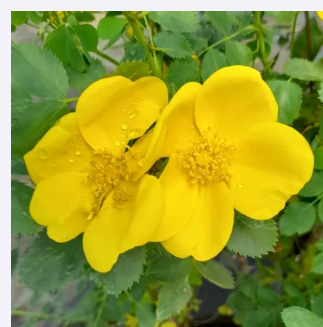

Rosa Foetida

gelb - wildrosen
150-300 cm
stark duftend - -
Exotic Nursery